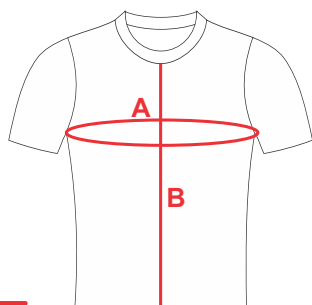

MAN **KIDS**

JACKET

JACKET

MAN		2XS	XS	S	M	L	XL	2XL	3XL	4XL
A CHEST	CM	98	100	102	104	108	110	112	114	116
B FRONT LENGTH		59	60	61	62	63	64	65	66	67
		5-6	7-8	9-10	11-12	13-14	15-16	17-18		
KIDS		2XS	XS	S	M	L	XL	2XL	3XL	4XL
A CHEST	CM	63	70	77	84	91	98	105		
B FRONT LENGTH		44	46	48	50	52	54	56		

MAN **KIDS**

T SHIRT

MAN **KIDS**

POLO SHIRT

T SHIRT/POLO SHIRT

MAN		2XS	XS	S	M	L	XL	2XL	2XL	2XL
A CHEST	CM	90	94	98	102	106	110	114	118	122
B FRONT LENGTH		54	56	58	60	62	64	66	68	70
KIDS		5-6	7-8	9-10	11-12	13-14	15-16	17-18		
KIDS		2XS	XS	S	M	L	XL	2XL	3XL	4XL
A CHEST	CM	63	70	77	84	91	98	105		
B FRONT LENGTH		44	46	48	50	52	54	56		